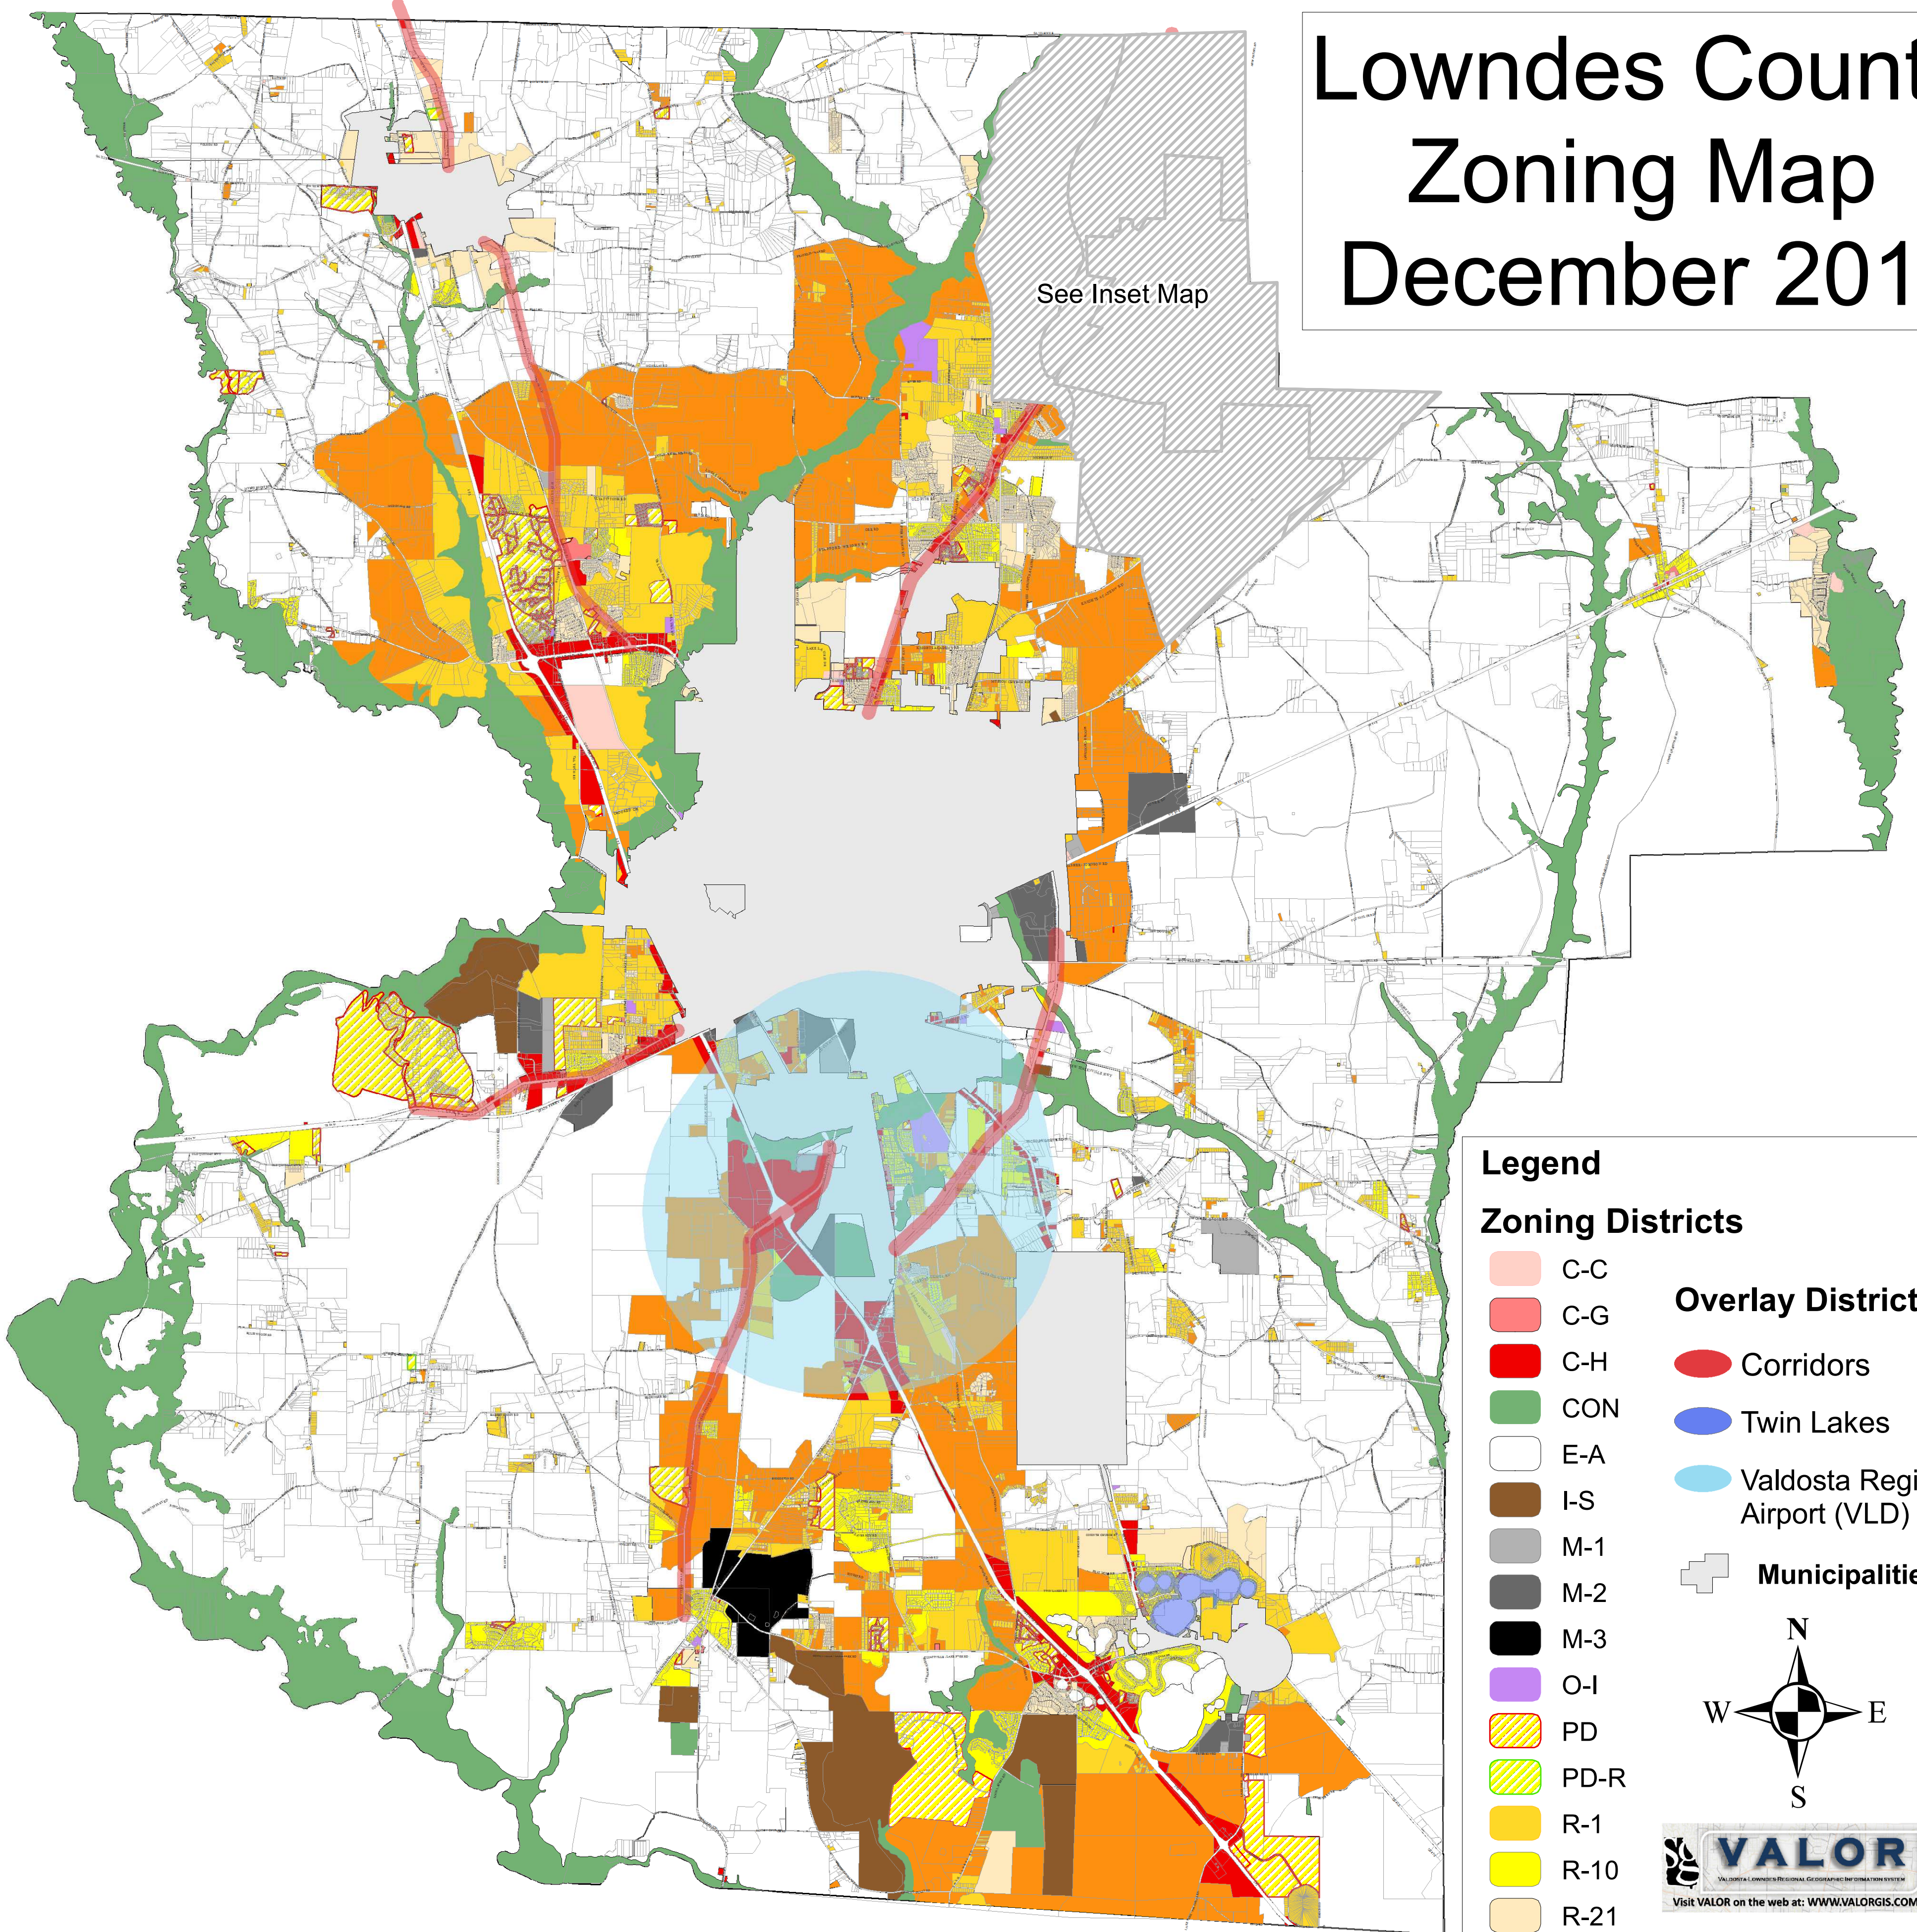

Lowndes County Zoning Map December 2015

Legend

Zoning Districts

- C-C
- C-G
- C-H
- CON
- E-A
- I-S
- M-1
- M-2
- M-3
- O-I
- PD
- PD-R
- R-1
- R-10
- R-21
- R-A

Overlay Districts

- Corridors
- Twin Lakes
- Valdosta Regional Airport (VLD)

Municipalities

VALOR
Visit VALOR on the web at: WWW.VALORGIS.COM

Scale: 0 to 2 Miles

Created December 8, 2015 for Lowndes Co., Georgia.